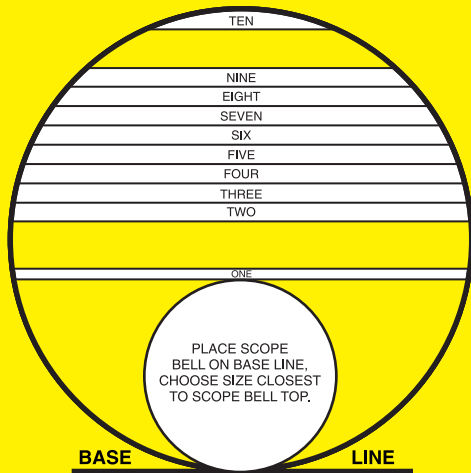

BLIZZARD OBJ & EYE

MULTI-FLEX & FLIP-OPEN EYE

Place one edge of the objective on the base line and read the closest line to the opposite side of the objective. Repeat the operation on the second objective scale and determine which of the lines is closest to the objective edge. Both scales are necessary to determine the best fit.